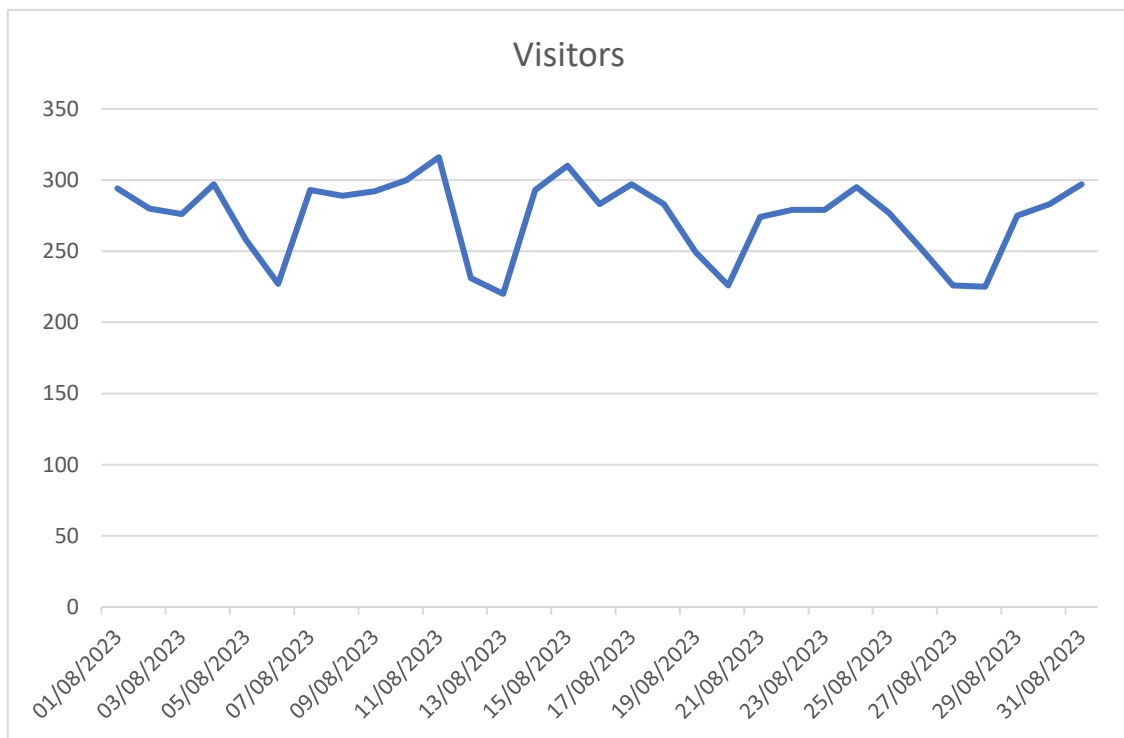

Adroddiad Misol Wi-Fi tref Llandysul Awst 2023

Monthly Llandysul Town Wi-Fi Report - August 2023

+ Increase from the previous month. - Decrease from the previous month.

<p>Access points Adjacent to the following business premises</p>	<p>Teifi Law Llandysul Paddlers Dai Lewis - front Dai Lewis - rear Tysul Hall</p>
<p>Total Visitors 8476 (+183)</p>	<p>Total number of visitors who have been detected by the network within the month. A 'visit' is when the network detects a device for at least 5 consecutive minutes.</p>
<p>New Visitors First time that the network has detected the device. 559 (for the month) (+7) 18 (daily average) (same)</p>	
<p>Busiest Day Friday 11th August 316 Visitors (+3)</p>	<p>Llandysul Paddlers River Festival 10-13th Aug. Bank holiday Monday 28th.</p>

<p>Visitor Loyalty Daily 4913 (+171) Weekly 2339 (+54) Monthly 665 (-49)</p>	<p>Daily visitors have visited in at least 5 distinct days in the past 8.</p> <p>Weekly visitors have visited in at least two distinct weeks out of the past four, but not frequently enough to be considered daily visitors.</p> <p>Monthly visitors have visited at least once before.</p>
---	--

Dwell Time average over a month 6+ hours 62 1-6 hrs 72 20 -60 mins 54 5 - 20 mins 86	Unique visitors by the length of their longest visit. A single visitor who leaves and returns multiple times in the 24hours period is only counted once.
Connected to Town Wi-Fi 97 (+31)	How many devices (smart phones / tablets) connected to the network?