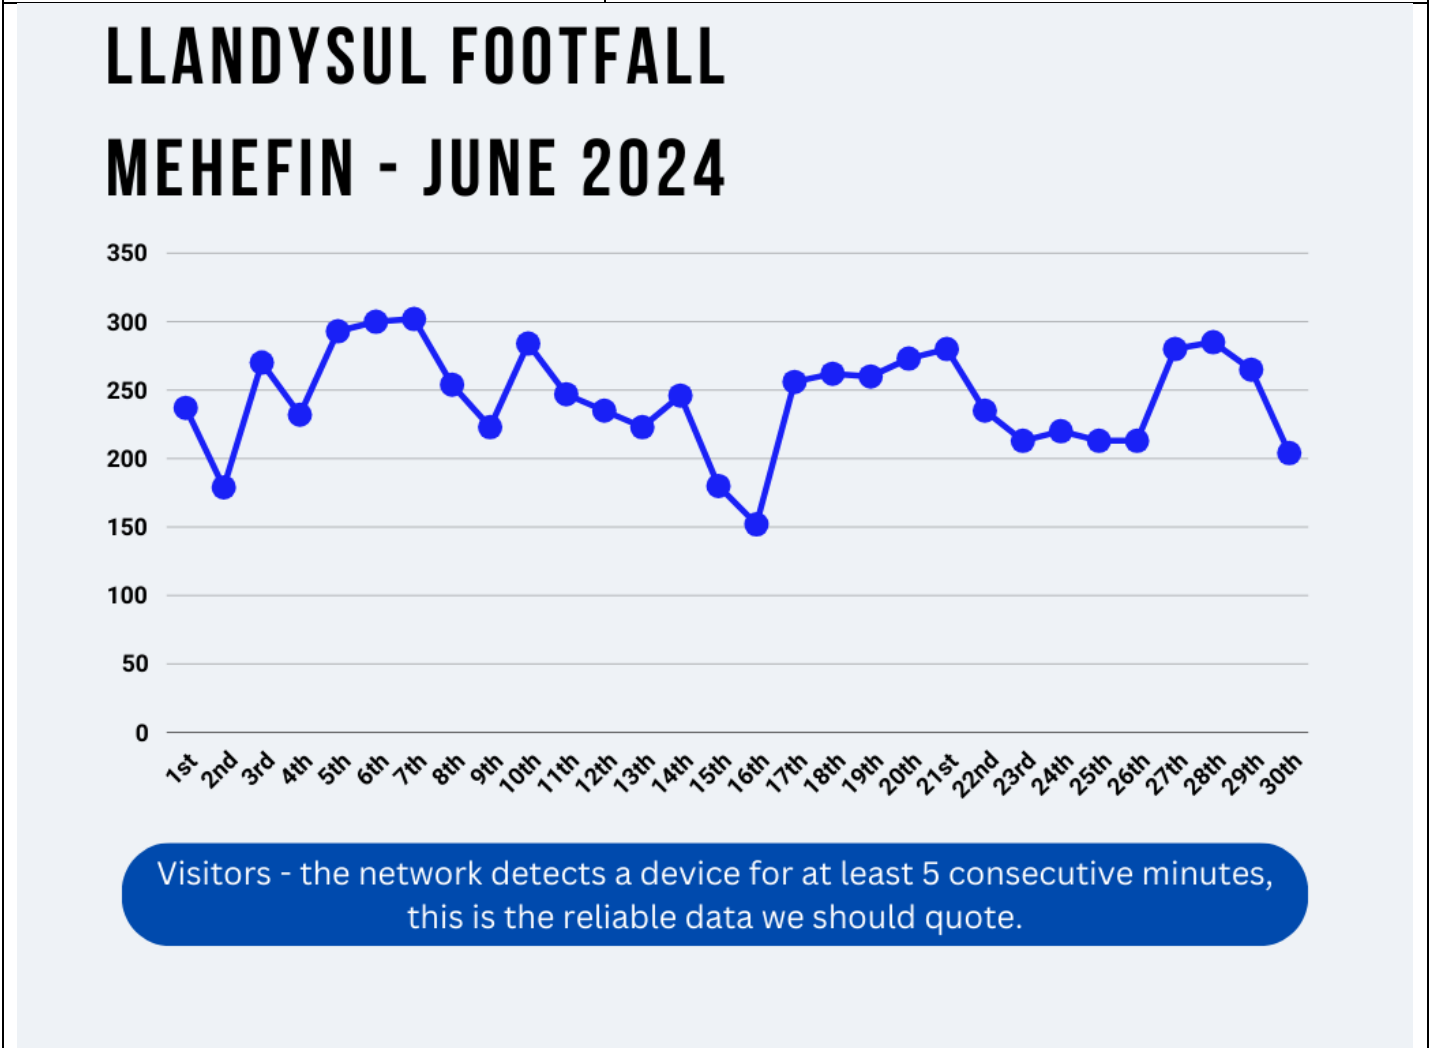

Adroddiad Misol Wi-Fi tref Llandysul Mehefin 2024

Monthly Llandysul Town Wi-Fi Report - June 2024

LLANDYSUL FOOTFALL

2023 November and December incomplete data due to technical issues.

Notes

1. Sadly, there is a decrease in footfall for this month.
2. However, one of the units keeps losing connection with the internet and we lost about 9 days of data. We are trying to figure this out, the issue is intermittent.
3. There were many sporting events - cricket, touch rugby, bowls etc but all of these take place in the park, which means, no data.
4. Not every device can be detected, so the amount counted is not exact and there are not enough access points to cover the town. However, enough data is collected to spot any trends over time or to identify areas of the town that are particularly popular with visitors.

New Visitors First time that the network has detected the device. 402 (for the month) 15 (daily average)
--

Busiest Day Friday 7th 302 Visitors <i>(-19)</i> <i>and</i> Thursday 6th 300 Visitors	Events: 6 th NACRO event at Tysul Hall
---	---