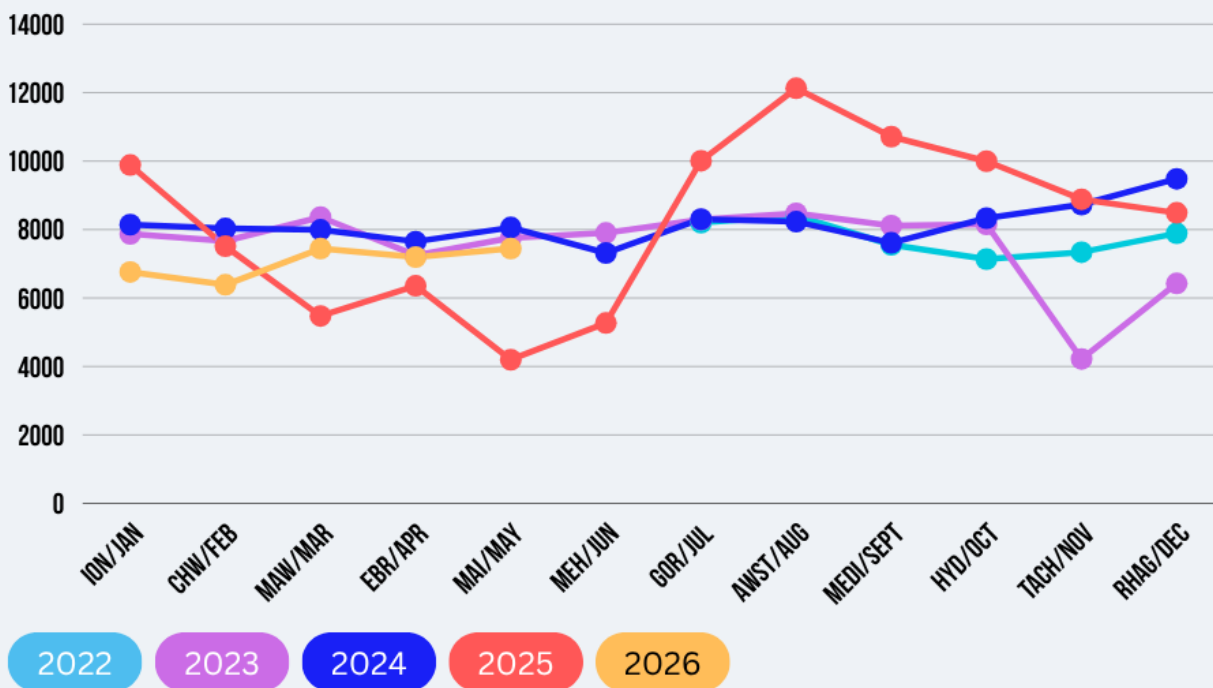

# LLANDYSUL FOOTFALL

2025 Only 2 access points working from January to June  
 2023 November and December incomplete data due to technical issues.

May recorded **7,205 visitors** recorded by Llandysul Town Wi-Fi.

### 1. Footfall was virtually unchanged from April

- April: 7,196 visitors
- May: 7,205 visitors

That's effectively flat. Given that May included two Bank Holidays and half-term week, some might have expected a stronger increase.

### 2. 2026 is following the same pattern as 2024

The Llandysul Footfall graph shows May 2026 sitting very close to May 2024 levels, suggesting that this year's performance may reflect a normal seasonal pattern rather than a local issue.

### 3. New visitors increased

New visitors rose from 516 in April to 574 in May, an increase of around **11%**.

This is perhaps the most encouraging statistic in the report. Although total footfall was static, the town continued to attract first-time visitors.