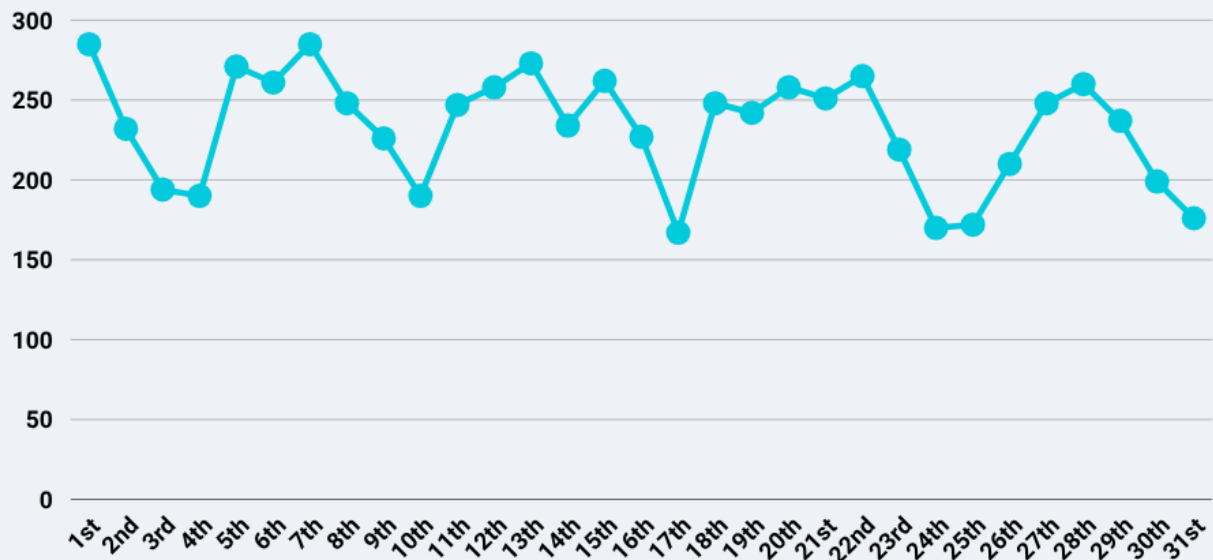

LLANDYSUL FOOTFALL

MAI - MAY 2026

Visitors - the network detects a device for at least 5 consecutive minutes, this is the reliable data we should quote.

Visitor Loyalty

Daily 4018 (April 4042)

Weekly 2066 (April 2011)

Monthly 547 (April 627)

Daily visitors have visited in at least 5 distinct days in the past 8.

Weekly visitors have visited in at least two distinct weeks out of the past four, but not frequently enough to be considered daily visitors.

Monthly visitors have visited at least once before.

Dwell Time average over a month

6+ hours 55 (average in April 55)

1-6 hrs 50 (average in April 56)

20 - 60 mins 48 (average in April 49)

5 – 20 mins 79 (average in April 80)

Unique visitors by the length of their longest visit. A single visitor who leaves and returns multiple times in the 24hours period is only counted once

Connected to Town Wi-Fi

29 (April 34)

How many devices (smart phones / tablets etc) connected to the network?